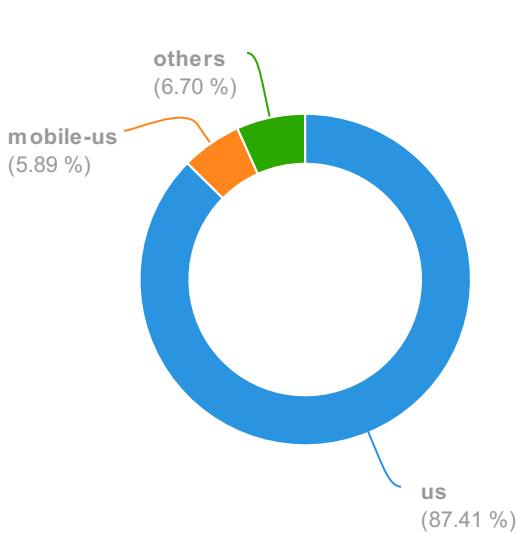

1.4K TOTAL BACKLINKS

Referring Domains	102
Referring IPs	110

Paid Search: Summary

US | collegiateparent.com

19 0% TRAFFIC

Keywords	3	0%
Traffic Cost	\$80	0%

Display Advertising: Summary

collegiateparent.com

Organic Search: Keywords By Country

collegiateparent.com

Paid Search: Ad Keywords by Country

Traffic: Organic vs Paid

collegiateparent.com | US | 1 Year

Organic search traffic

Organic Search: Top keywords (11,922)