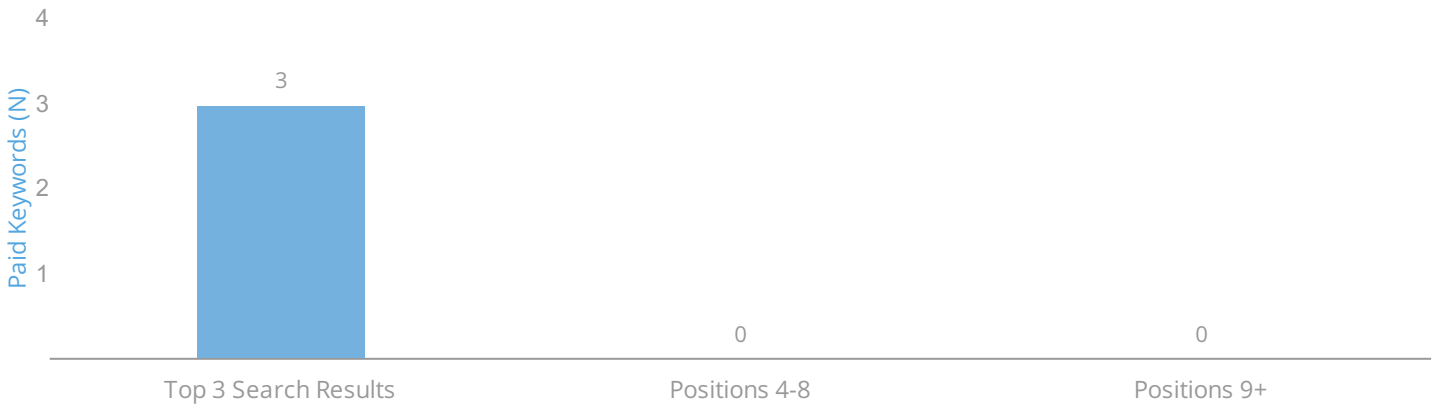

Paid search traffic

Paid Search: Top Keywords (3)

US | collegiateparent.com

Keyword	Pos	Volume	CPC	Traffic
1451 apartments	1 (1)	260	5.76	63.15%
unt off campus housing	3 (3)	590	1.74	26.31%
denton apartment guide	1 (1)	50	0.65	10.52%

Paid Search: Ad Copy Position Distribution

US | collegiateparent.com

Paid Search: Top Competitors (7)

US | collegiateparent.com

Competitor	Com. Keywords	Ads Keywords	Com. Level
google.com	3	253.2k	3%
apartmentguide.com	1	32.4k	0%
apartments.com	1	35.1k	0%
castlerockdenton.com	1	24	0%
coralexpeditions.com	1	168	0%