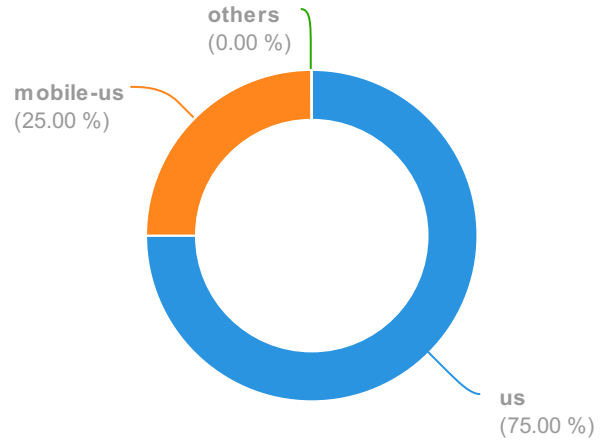

1.4K TOTAL BACKLINKS

Referring Domains	102
Referring IPs	110

Paid Search: Summary

US | collegiateparent.com

19 0% TRAFFIC

Keywords	3	0%
Traffic Cost	\$80	0%

Display Advertising: Summary

collegiateparent.com

Organic Search: Keywords By Country

collegiateparent.com

Paid Search: Ad Keywords by Country

Traffic: Organic vs Paid

collegiateparent.com | US | 1 Year

Organic search traffic

Organic Search: Top keywords (11,922)