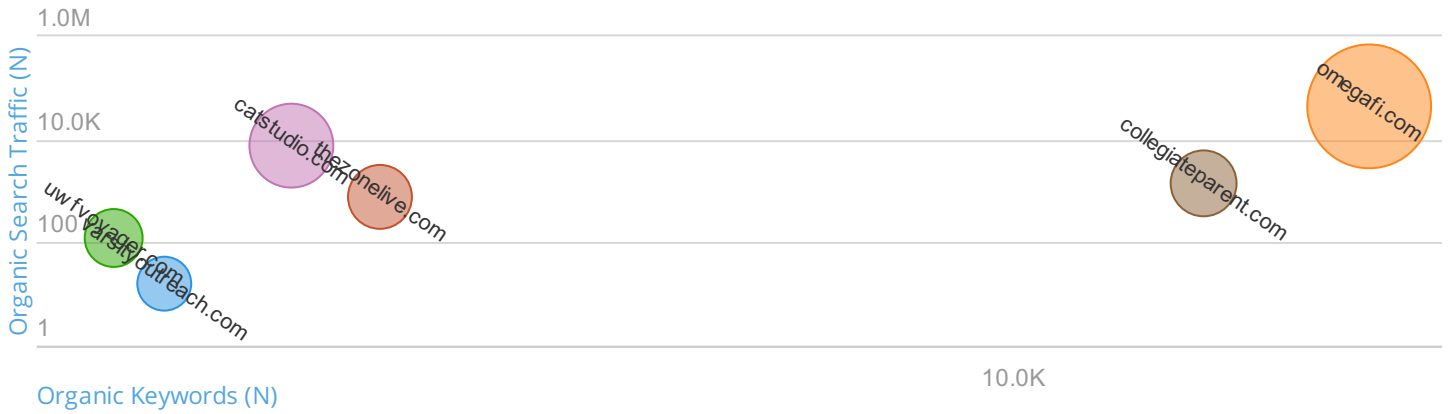

Organic Search: Keyword Position Distribution

US | collegiateparent.com

Organic Search: Top Competitors (2,315)

US | collegiateparent.com

Competitor	Com. Keywords	SE Keywords	Com. Level
varsityoutreach.com	12	1.3k	2%
omegafi.com	27	13.6k	1%
uwfvoyager.com	7	788	1%
thezonelive.com	10	3.5k	0%
catstudio.com	12	2.6k	0%

Organic Search: Competitive Position Map

US | collegiateparent.com

Organic Branded Search

US | collegiateparent.com

0 0% TRAFFIC

Keywords 0

Branded vs Non-Branded

US | collegiateparent.com