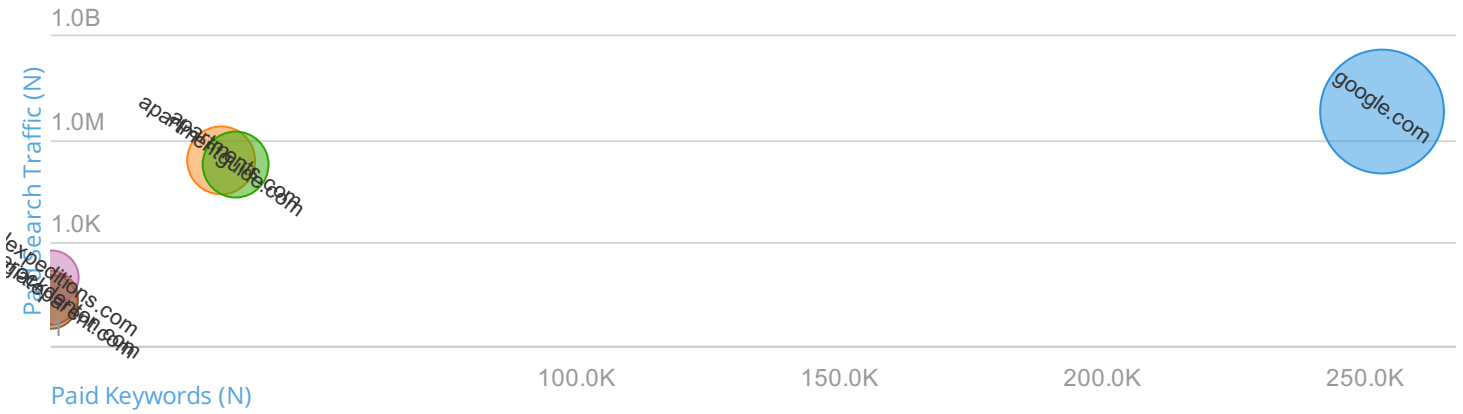

Paid Search: Ad Copy Position Distribution

US | collegiateparent.com

Paid Search: Top Competitors (7)

US | collegiateparent.com

Competitor	Com. Keywords	Ads Keywords	Com. Level
google.com	3	253.2k	3%
apartmentguide.com	1	32.4k	0%
apartments.com	1	35.1k	0%
castlerockdenton.com	1	24	0%
coralexpeditions.com	1	168	0%

Paid Search: Competitive Positioning Map

US | collegiateparent.com

Sample Ads (3)

US | collegiateparent.com

College student housing - Find apartments near UNT

Ad www.collegiateparent.com/UNT/Directory

Student-friendly housing options and more for University of North Texas.